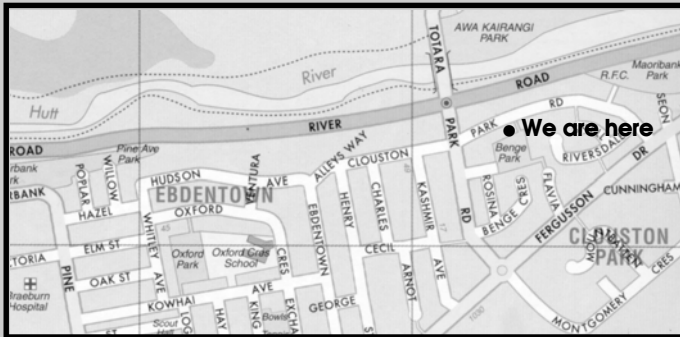

Showroom located at

Aaron Whiteman Monumental Masonry Limited
68 Cloustone Park Road
Upper Hutt

phone 04 939 9712
fax 04 939 9713
mobile 0275 939 971

email whiteman.monumental@paradise.net.nz
web www.whiteman-monumental.co.nz