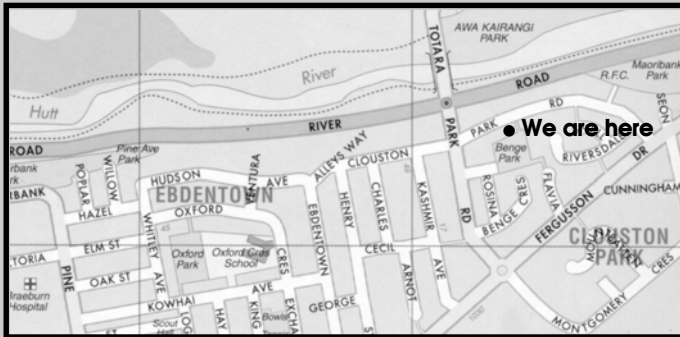

Showroom located at

Aaron Whiteman Monumental Masonry Limited
68 Cloustone Park Road
Upper Hutt

phone 04 939 9712

fax 04 939 9713

mobile 0275 939 971

email whiteman.monumental@paradise.net.nz

web www.whiteman-monumental.co.nz