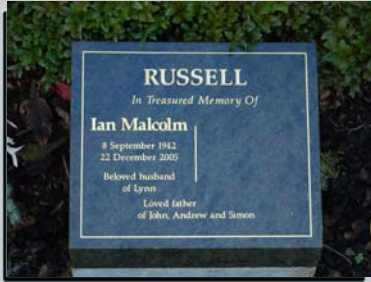

As a reference
please quote the
surname on any
headstone you
would like more
information about.